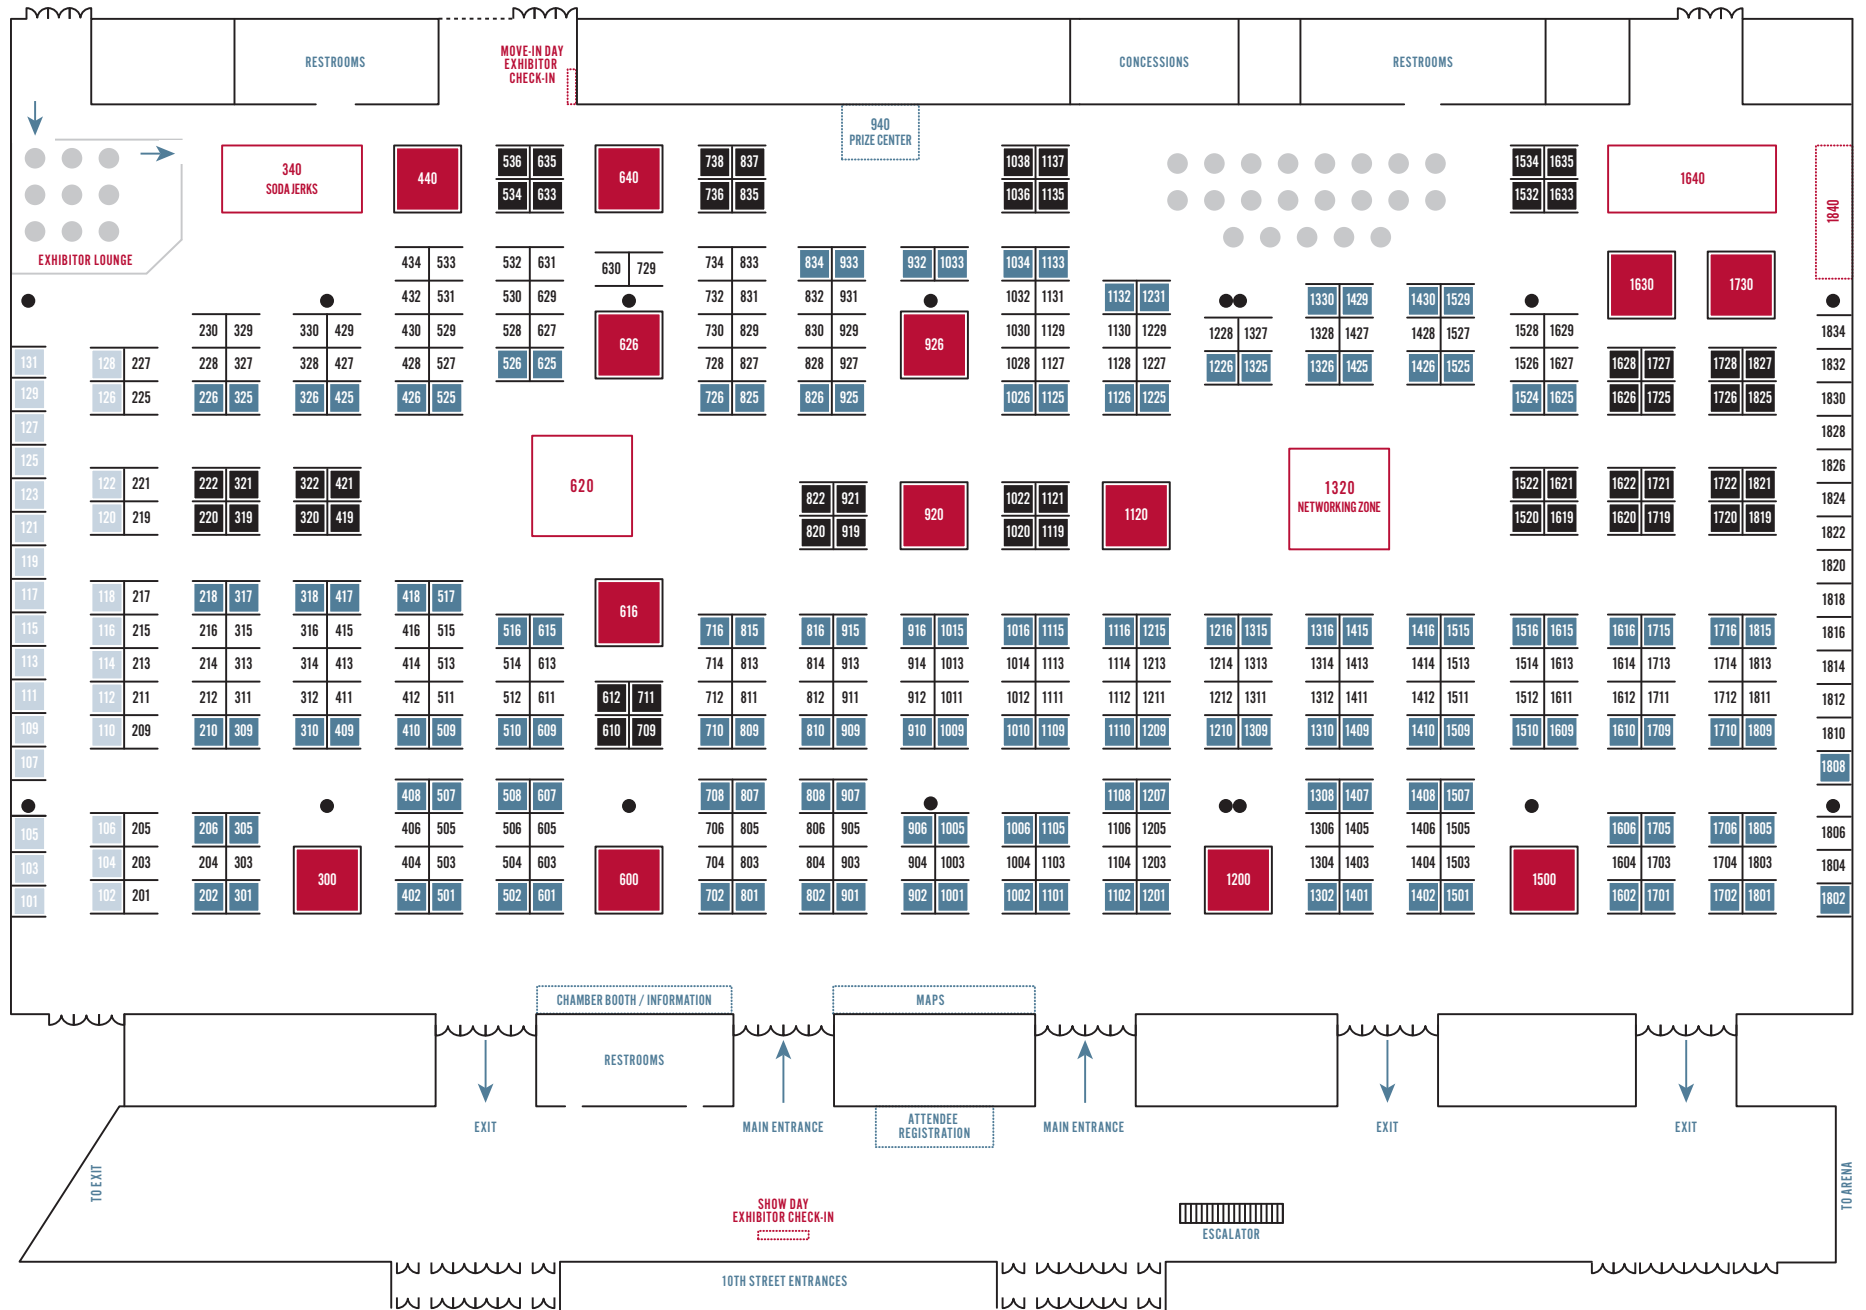

MAP

2009 BUY THE BIG O! SHOW

BOOTH PRICING

 **Nonprofit/
Home Business** **\$425**
10'd x 10'w x 8'h; 3' tall side panels

 **Regular** **\$575**
10'd x 10'w x 8'h; 3' tall side panels

 **Premium** **\$775**
10'd x 10'w x 8'h; 3' tall side panels

 **Premium Plus** **\$800**
10'd x 10'w x 8'h

 **Island** **\$3,000**
20'd x 20'w

 **Specialty Island** **\$4,000**
15'd x 30'w +

 **ceiling column**

 **Center Island** **\$5,000**
30'd x 30'w